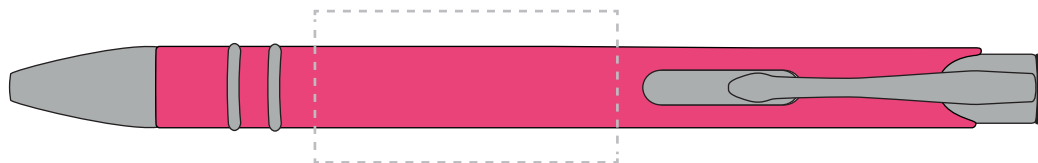

Your Ref:  
Our Ref:Quantity:  
Version: 1Product Code: TPC731701  
Product Colour: PINK**PRINTING CONCERNS:**

We stock this item in the following colours

**PANTONE REFERENCE(S)**

● Engrave

ARTWORK SCALE 100%

ARTWORK SCALE 100%  
Rotary Engrave Area:  
40mm x 20mmProduct Image for visualisation  
- colours may vary**The dashed line is to demonstrate print area and will not appear on your printed item****PLEASE NOTE:**